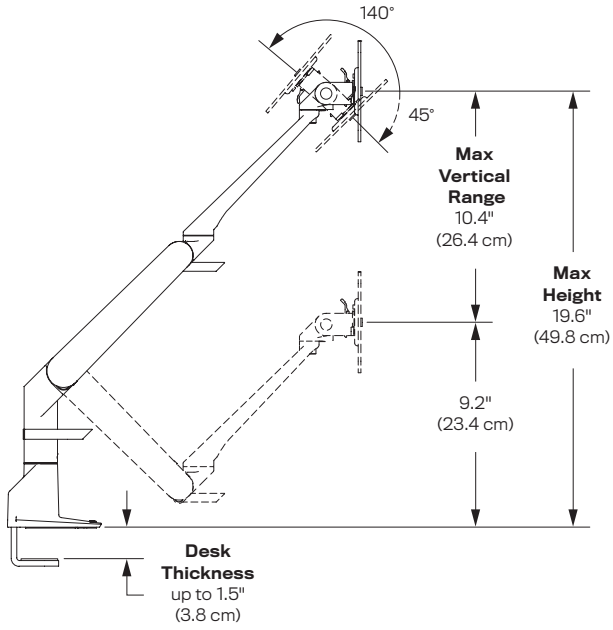

SPECIFICATIONS

Finishes

-  Flat White
248
-  Silver
124
-  Vista Black
104

Dimensions

Screen Size: Up to 27"
 Height Adjustment: 10.4"
 Extension Range: 18"
 Max Monitor Height: 19.6"
 Weight Capacity: 1 - 15 lbs.
 Mount: Desk Edge, Grommet
 (optional Thru-Desk mount available)
 Compatibility: Up to 1.5" desk thickness

Ease-of-use encourages users to work ergonomically

Mount clamps to desk edge or grommet

CAPABILITIES

* Joint is capable of rotating 360 degrees, but size of monitor will limit the rotation.

Desk Edge

Grommet