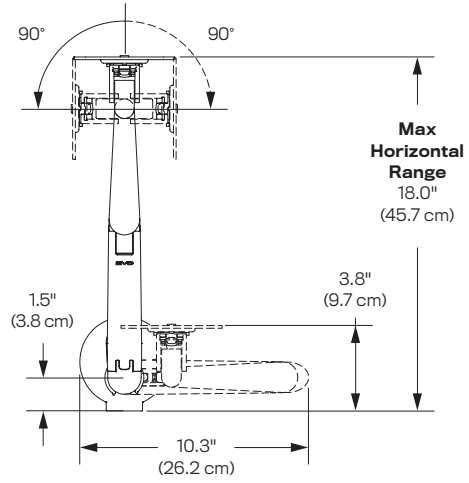

SPECIFICATIONS

Finishes

-  Flat White
248
-  Silver
124
-  Vista Black
104

Dimensions

Screen Size: Up to 27"
 Height Adjustment: 10.4"
 Extension Range: 18"
 Max Monitor Height: 19.6"
 Weight Capacity: 1 - 15 lbs.
 Mount: Desk Edge, Grommet
 (optional Thru-Desk mount available)
 Compatibility: Up to 1.5" desk thickness

Ease-of-use encourages users to work ergonomically

Mount clamps to desk edge or grommet

CAPABILITIES

* Joint is capable of rotating 360 degrees, but size of monitor will limit the rotation.

Desk Edge

Grommet